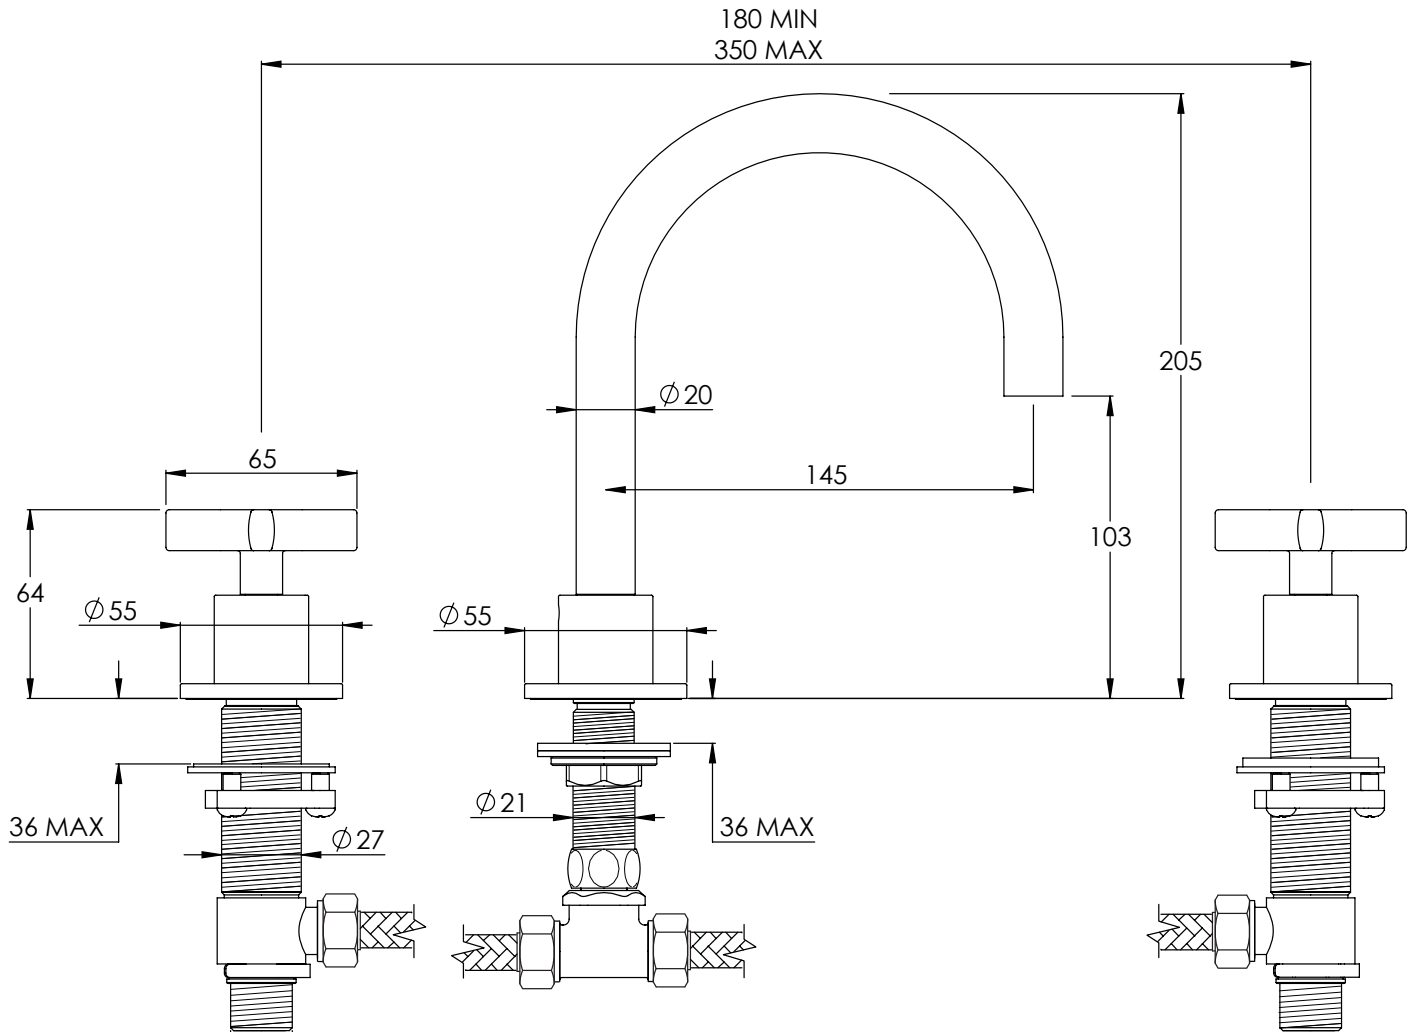

COALBROOK

BA1016

DECK MOUNTED 3 HOLE BASIN
MIXER WITH ROUND SWIVEL SPOUT

DATE: 02/09/21

REVISION: A

DIMENSIONS IN MILLIMETRES

WHILST EVERY EFFORT IS MADE TO ENSURE THE ACCURACY OF THESE DATA SHEETS THEY ARE SUBJECT TO CHANGE WITHOUT NOTICE AS PART OF THE COMPANY'S PRODUCT DEVELOPMENT PROCESS